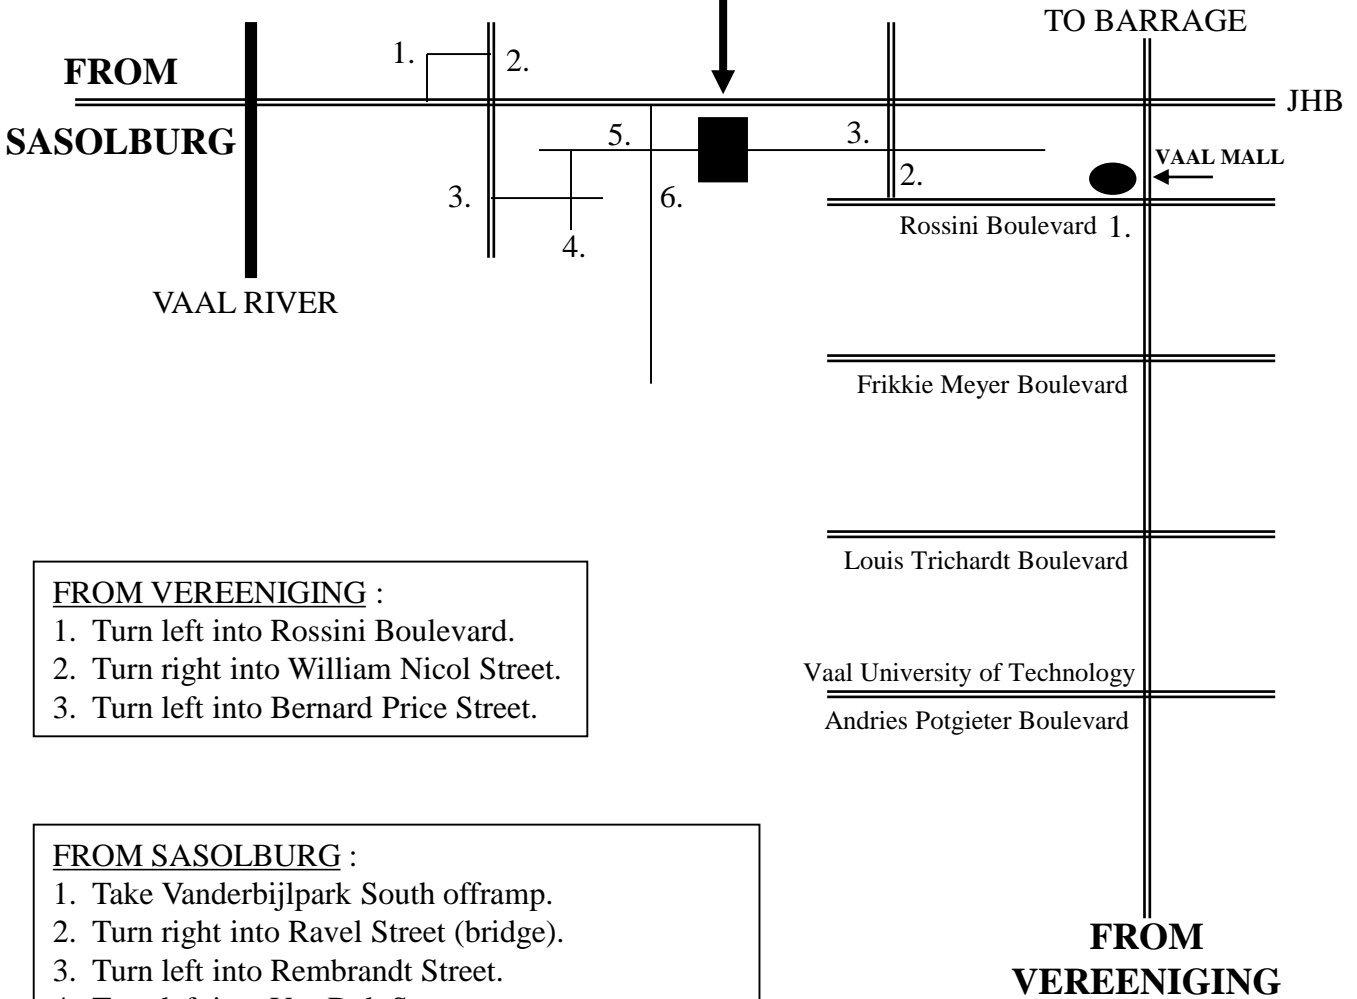

**DR KOBUS SCHOLTEMEYER, DR LIZBÉ SCHOEMAN  
AND ANDRE SWAIN'S ROOMS**

**Consulting rooms situated at :**  
 3 Bernard Price Street  
 SW2  
 Vanderbijlpark  
**Tel. (016) 932-1509**

**FROM VEREENIGING :**  
 1. Turn left into Rossini Boulevard.  
 2. Turn right into William Nicol Street.  
 3. Turn left into Bernard Price Street.

**FROM SASOLBURG :**  
 1. Take Vanderbijlpark South offramp.  
 2. Turn right into Ravel Street (bridge).  
 3. Turn left into Rembrandt Street.  
 4. Turn left into Van Dyk Street.  
 5. Turn right into Moerdyk Street.  
 6. Proceed across Carter Str into Bernard Price Str.